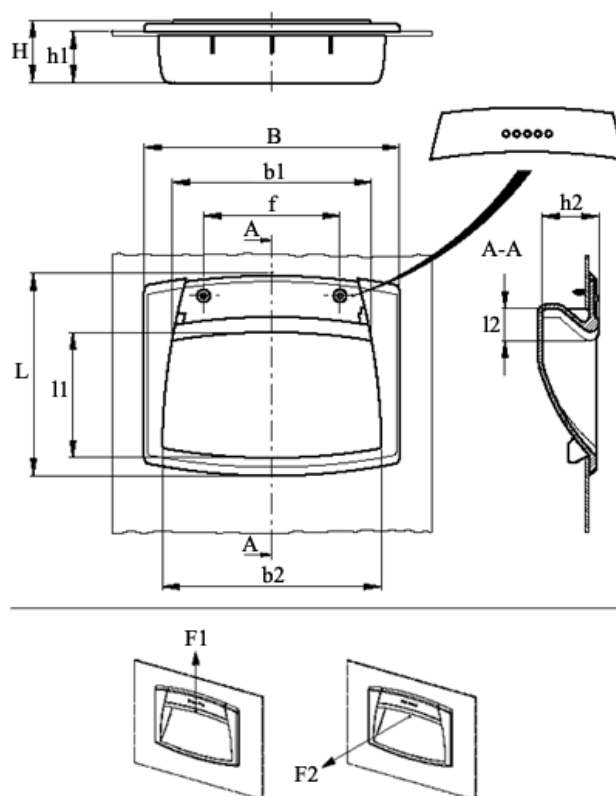

Data Sheet

Article number: 23052611216

Description: E+G Flush pull handle, snap mount.
EPR.120-SH-C6

Measures

B	= 120	h2 = 26.5
b1	= 94	L = 95
b2	= 103	l1 = 58
f	= 64	l2 = 11
F1 (N)	= 1200	
F2 (N)	= 400	
H	= 28.5	
h1	= 24	